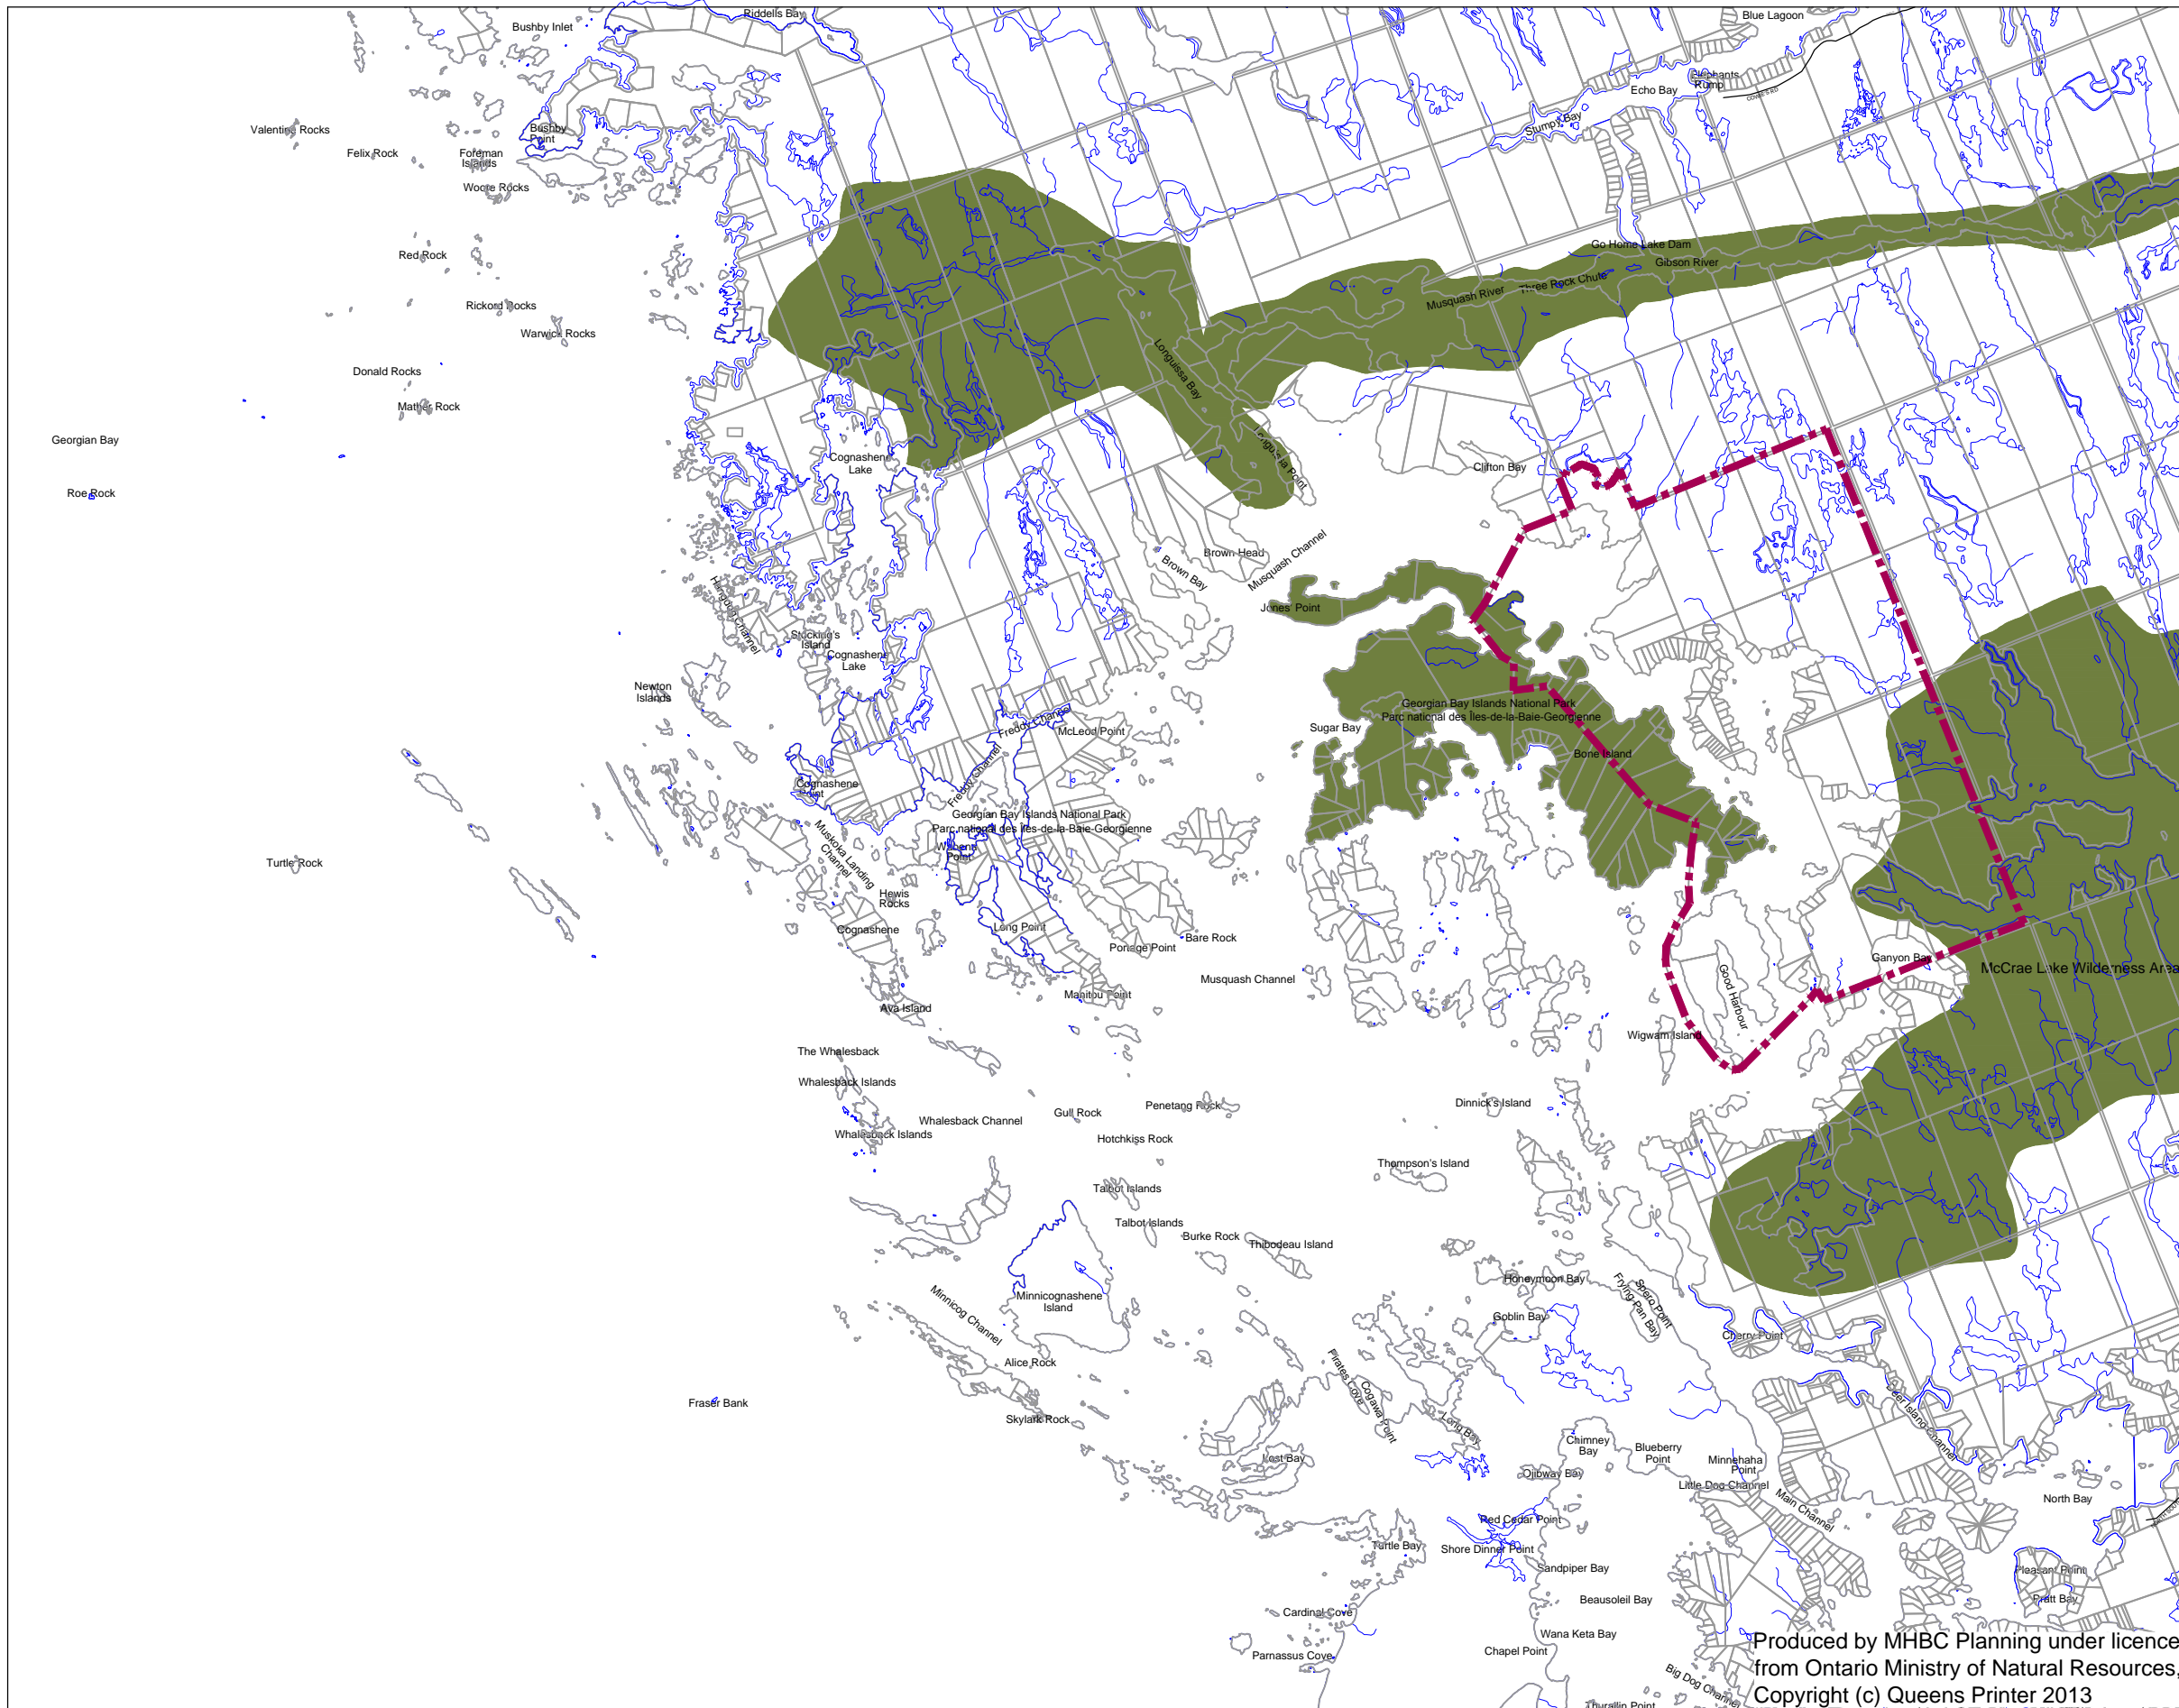

TOWNSHIP OF
GEORGIAN BAY

OFFICIAL PLAN

Legend

-  PALISADE BAY / EAST BONE ISLAND COASTAL WATERFRONT COMMUNITY BOUNDARY
-  MUSKOKA HERITAGE AREA

PALISADE BAY / EAST BONE ISLAND COASTAL WATERFRONT COMMUNITY SCHEDULE I TO THE OFFICIAL PLAN

Produced by MHBC Planning under licence from Ontario Ministry of Natural Resources, Copyright (c) Queens Printer 2013

Date: March 17, 2014