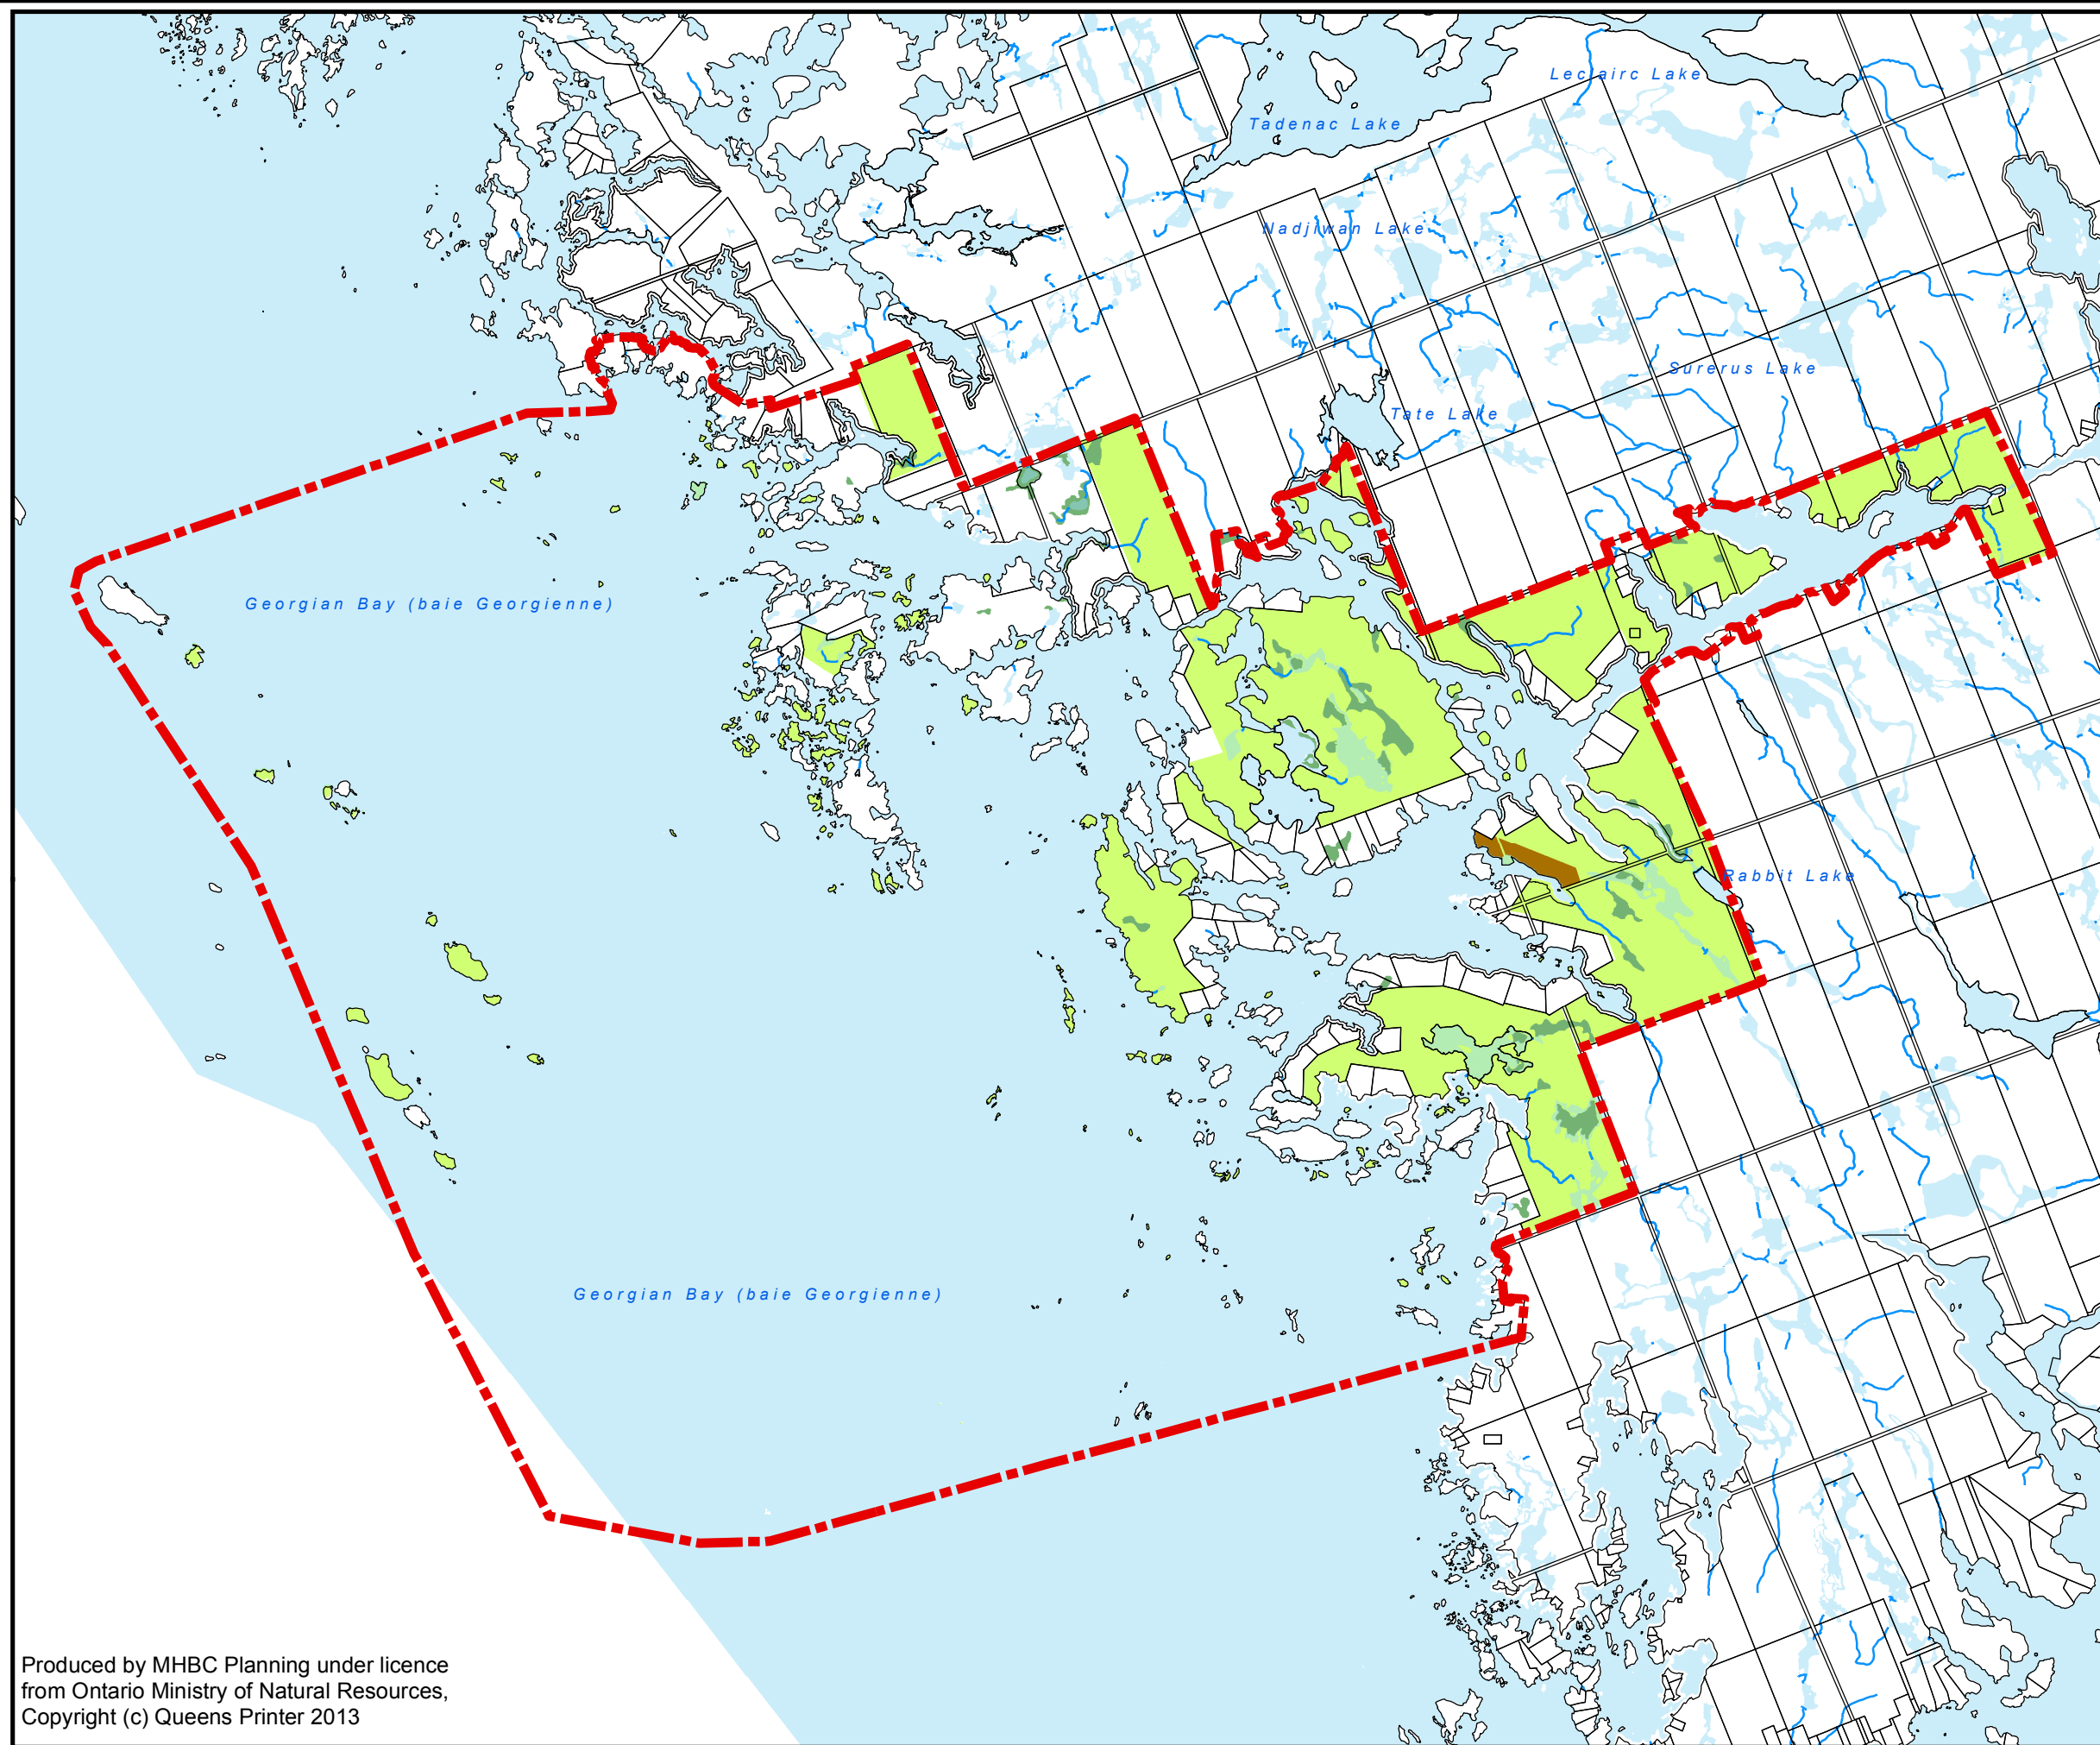

TOWNSHIP OF GEORGIAN BAY

OFFICIAL PLAN

Legend

-  GO HOME BAY COASTAL WATERFRONT COMMUNITY BOUNDARY
-  EXISTING LOTTING
-  COMMUNITY SPACE AREA
-  ENVIRONMENTAL PROTECTION AREA
-  OPEN SPACE AREA
-  RESIDENTIAL AREA

GO HOME BAY COASTAL WATERFRONT COMMUNITY

SCHEDULE 'E' OF THE OFFICIAL PLAN

Date: March 17, 2014